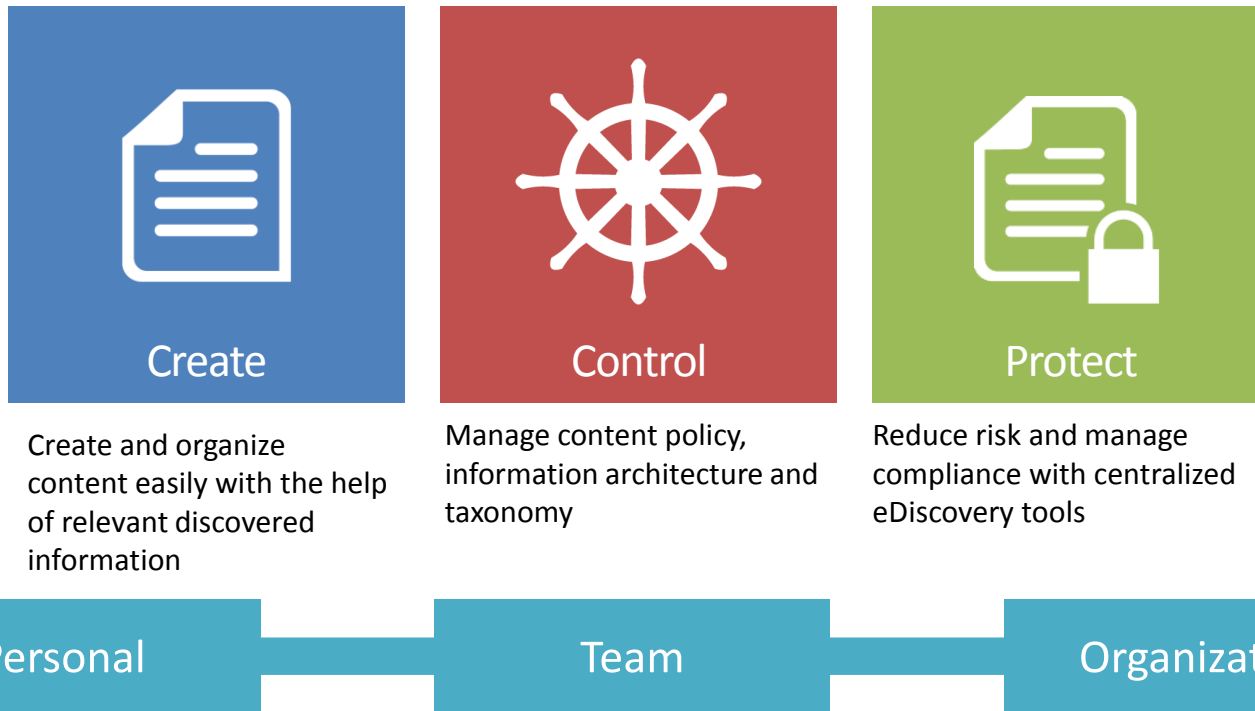

Enterprise Content Management

©2012 Microsoft Corporation. All rights reserved.